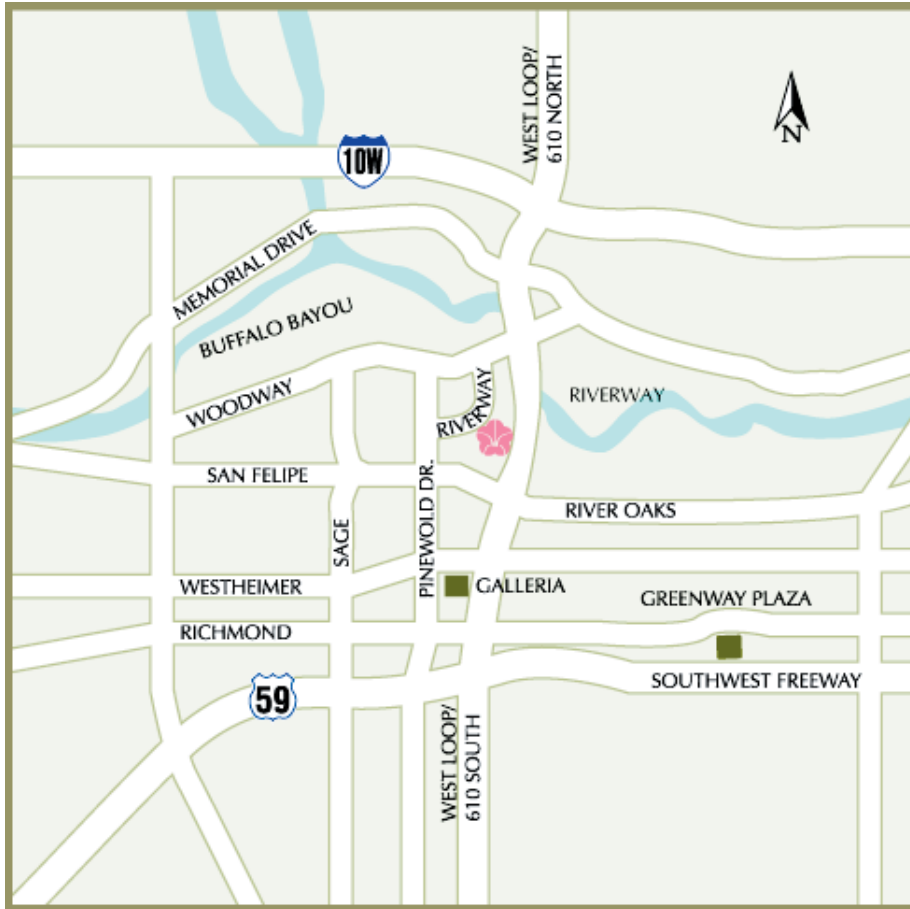

# OMNI HOUSTON HOTEL

Four Riverway  
Houston, Texas 77056  
Telephone: (713) 871-8181  
Facsimile: (713) 871-0719

From George Bush Intercontinental Airport:

I-45 South to Loop 610 West (becomes 610 South); exit Post Oak. Turn left at first light and go under overpass. Turn left at 610 service road (first light beyond overpass). Turn left on Woodway, proceed two blocks. Turn left on Riverway, indicated by large red wall.

From William P. Hobby Airport:

I-45 North to Loop 610 West (becomes 610 North); Exit Memorial /Woodway. Turn left on Memorial. Left on I-610 service road. Turn right on Woodway (first light) and proceed two blocks. Turn left left on Riverway, indicated by large red wall.